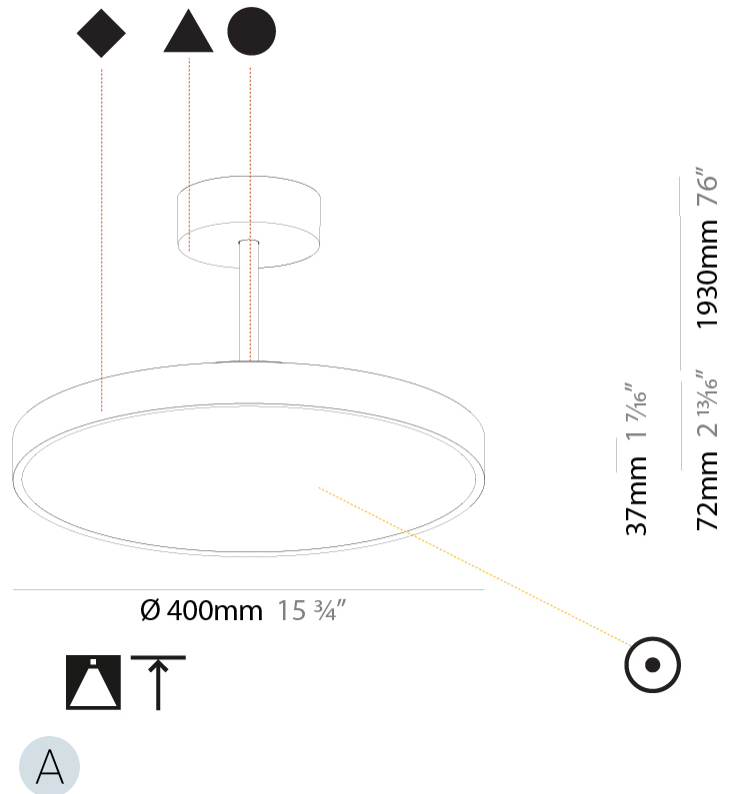

GENERAL

Series: Sign Diva Tube
Subseries: Sign Diva Tube
Partner: Prolicht
Division: Architectural
Installation: Suspension
Product Type: Pendant
Mounting Location: Ceiling
Light Distribution: Direct

PHYSICAL

Shape: Round
Diameter (mm): 400
Diameter (in): 15 3/4
Height (mm): 72
Height (in): 2 13/16
Max. Overall Height (mm): 2002
Max. Overall Height (in): 78 13/16
Weight (kg): 2.888
Weight (lbs): 6.366
Diffuser: PMMA - Opal / Micro-Prism / Sparkling Secret / Vintage Industrial
Fixture Finish: SSR / BKV / CWI / CRY / HAB / UFT / ITA / RUA / FTG / MYG / LOD / PUS / FRO / FUP / KIA / POP / BLS / SPG / MEY / GOH / CHC / COM / ABZ / JAG / OBR / MOS / ROR
Fixture Material: PMMA / Extruded Aluminum / Steel

ELECTRICAL

Lamp Type: LED (Zhaga Standard)
Input Wattage (W): 17
Total Output Wattage (W): 16
Dimming: Tri-Mode (Non-Dimming and Phase Dimming (120Vac only) and 0-10V Dimming)
Driver Included: Yes
Driver Location: Integrated
Driver Type: Constant Current - Universal
Driver Class: Class 2
Input Voltage (V): 120 - 277
Constant Current (MA): 500

LED

Color Temperature (°K): 2700 / 3000 / 3500 / 4000
Max. Delivered Lumen (lm): 1807 / 1943 / 1951 / 1991
Nominal Lumen (lm): 2250 / 2450 / 2430 / 2480
CRI: >90 CRI
Lamp Life (hrs): 50000

OPTICAL

RATINGS AND CERTIFICATIONS

Certified By: Certified for North American Standards
IP rating: IP20